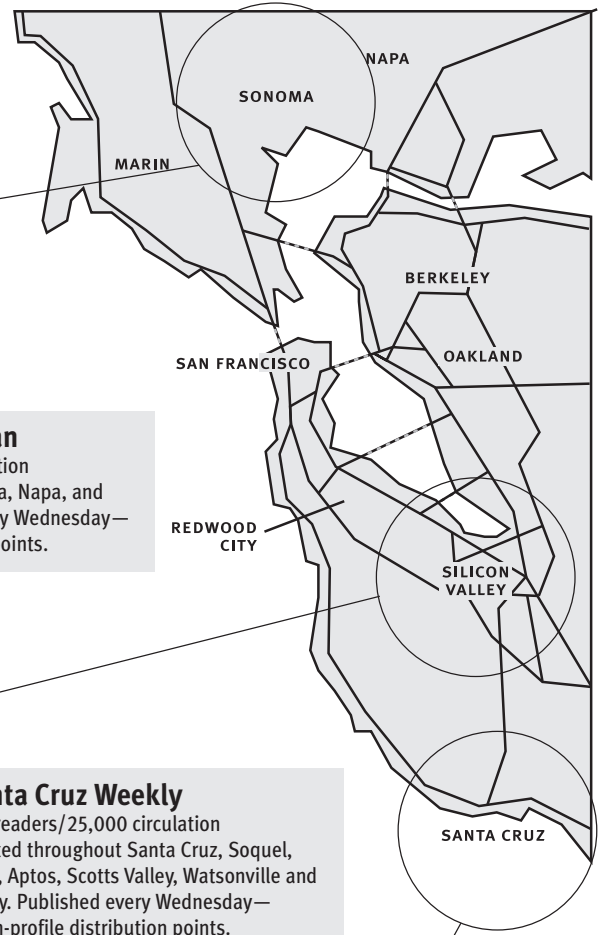

Circulation

Metro Newspapers publishes alternative weeklies in California's Silicon Valley, Santa Cruz, Sonoma, Napa and Marin. Metro's award-winning alternative newspapers reach more than half-a-million people in the San Francisco Bay Area every week.

3. North Bay Bohemian
 95,100 readers/25,000 circulation
 Distributed throughout Sonoma, Napa, and Marin counties. Published every Wednesday—1165 high-profile distribution points.

2. Santa Cruz Weekly
 85,000 readers/25,000 circulation
 Distributed throughout Santa Cruz, Soquel, Capitola, Aptos, Scotts Valley, Watsonville and Monterey. Published every Wednesday—800 high-profile distribution points.

1. Metro Silicon Valley
 435,780 readers* (4 issue cume avg.)/70,000 circulation
 Distributed throughout Silicon Valley and Santa Clara County. Published every Wednesday—over 1,800 high-profile distribution points