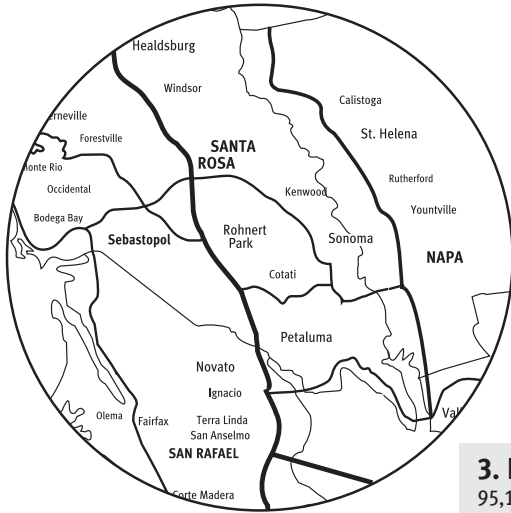

Circulation

Metro Newspapers publishes alternative weeklies in California's Silicon Valley, Santa Cruz, Sonoma, Napa and Marin. Metro's award-winning alternative newspapers reach more than half-a-million people in the San Francisco Bay Area every week.

3. North Bay Bohemian
 95,100 readers/25,000 circulation
 Distributed throughout Sonoma, Napa, and Marin counties. Published every Wednesday—1165 high-profile distribution points.

2. Santa Cruz Weekly
 85,000 readers/25,000 circulation
 Distributed throughout Santa Cruz, Soquel, Capitola, Aptos, Scotts Valley, Watsonville and Monterey. Published every Wednesday—800 high-profile distribution points.

1. Metro Silicon Valley
 435,780 readers* (4 issue cume avg.)/70,000 circulation
 Distributed throughout Silicon Valley and Santa Clara County. Published every Wednesday—over 1,800 high-profile distribution points