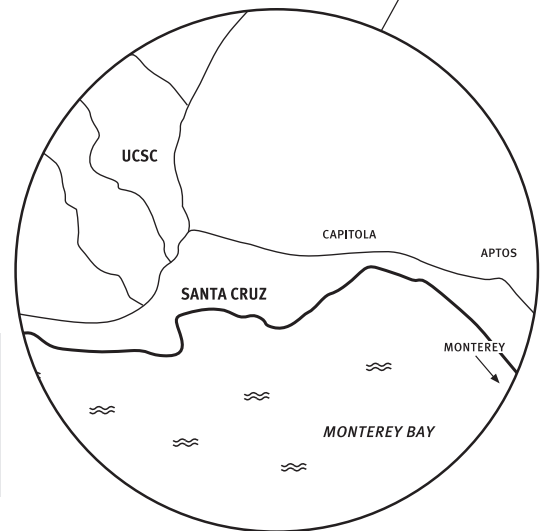

Metro Silicon Valley
550 S. First St. San Jose CA 95113
408.298.8000

Santa Cruz weekly
877 Cedar Street, Suite 147. Santa Cruz, Ca 95060.
831.457.9000

North Bay Bohemian
847 5th Street, Santa Rosa, CA 95404
707.527.1200