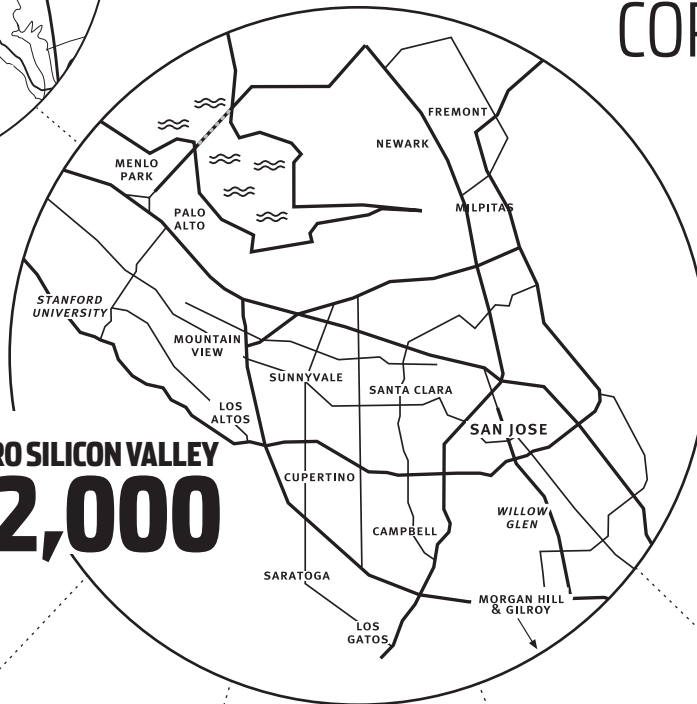

Circulation

165

THOUSAND

COPIES PER WEEK

OVER 400,000 READERS EVERY WEEK

BOHEMIAN
25,000
SONOMA & NAPA

PACIFIC SUN
22,000
MARIN

METRO SILICON VALLEY
42,000

SANTA CRUZ GOOD TIMES
35,000

MORGAN HILL TIMES
11,000

GILROY DISPATCH
11,000

HOLLISTER FREELANCE
12,000

380 S. First St,
San Jose, CA 95113
408.298.8000

1101 Pacific Ave, Suite 320
Santa Cruz, CA 95060
831.458.1100

847 5th St,
Santa Rosa, CA 95404
707.527.1200

1200 5th Ave #200,
San Rafael, CA 94901
415.485.6700

**GILROY
DISPATCH**

64 W 6th St,
Gilroy, CA 95020
408.842.6400

**FREE
LANCE**

350 6th St # 102,
Hollister, CA 95023
831.637.5566